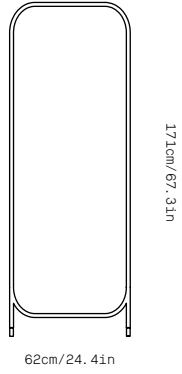

MIRROR COLLECTION

INFORMACIÓN TÉCNICA TECHNICAL INFORMATION

Vertical Mirror