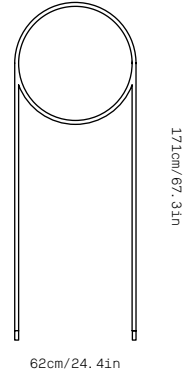

Circular Mirror